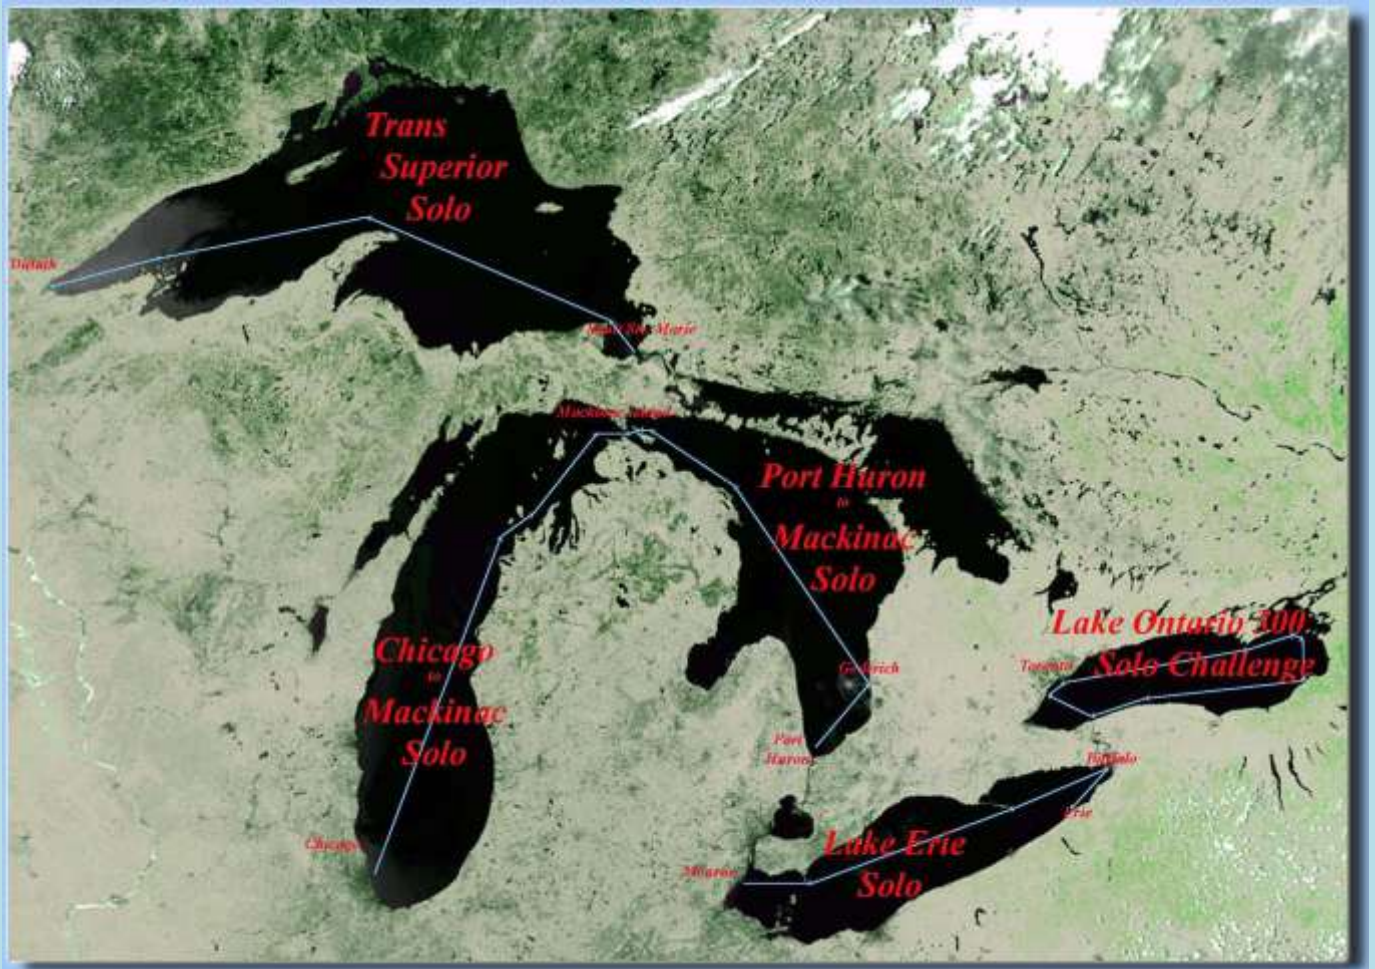

# 2013 Great Lakes Singlehanded Society Solo Challenges

**35th Annual Port Huron to Mackinac Island Solo Challenge**  
Saturday, June 22, 2013 [265 sm (230 nm)]

**17th Annual Chicago to Mackinac Island Solo Challenge**  
Saturday, June 22, 2013 [333 sm (287 nm)]

**5th Lake Ontario Solo Challenge**  
Saturday, July 13, 2013 [300 sm (280 nm)]

**5th Trans-Superior Solo Challenge**  
Saturday, August 3, 2013 [375 sm (326 nm)]

**7th Lake Erie Solo Challenge**  
Saturday, August 17, 2013 [312 sm (271 nm)]